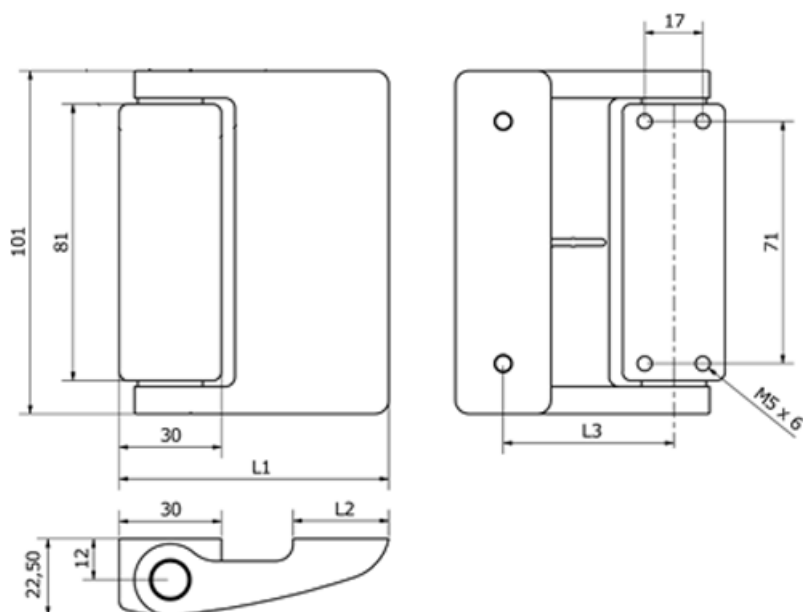

# Data Sheet

Article number: 201582039

Description: E+G hængsel GN139.2-49-101  
Zinc die casting, silver metallic coated/1.4305

## Measures

L1 = 49

L2 = 15

L3 = 27